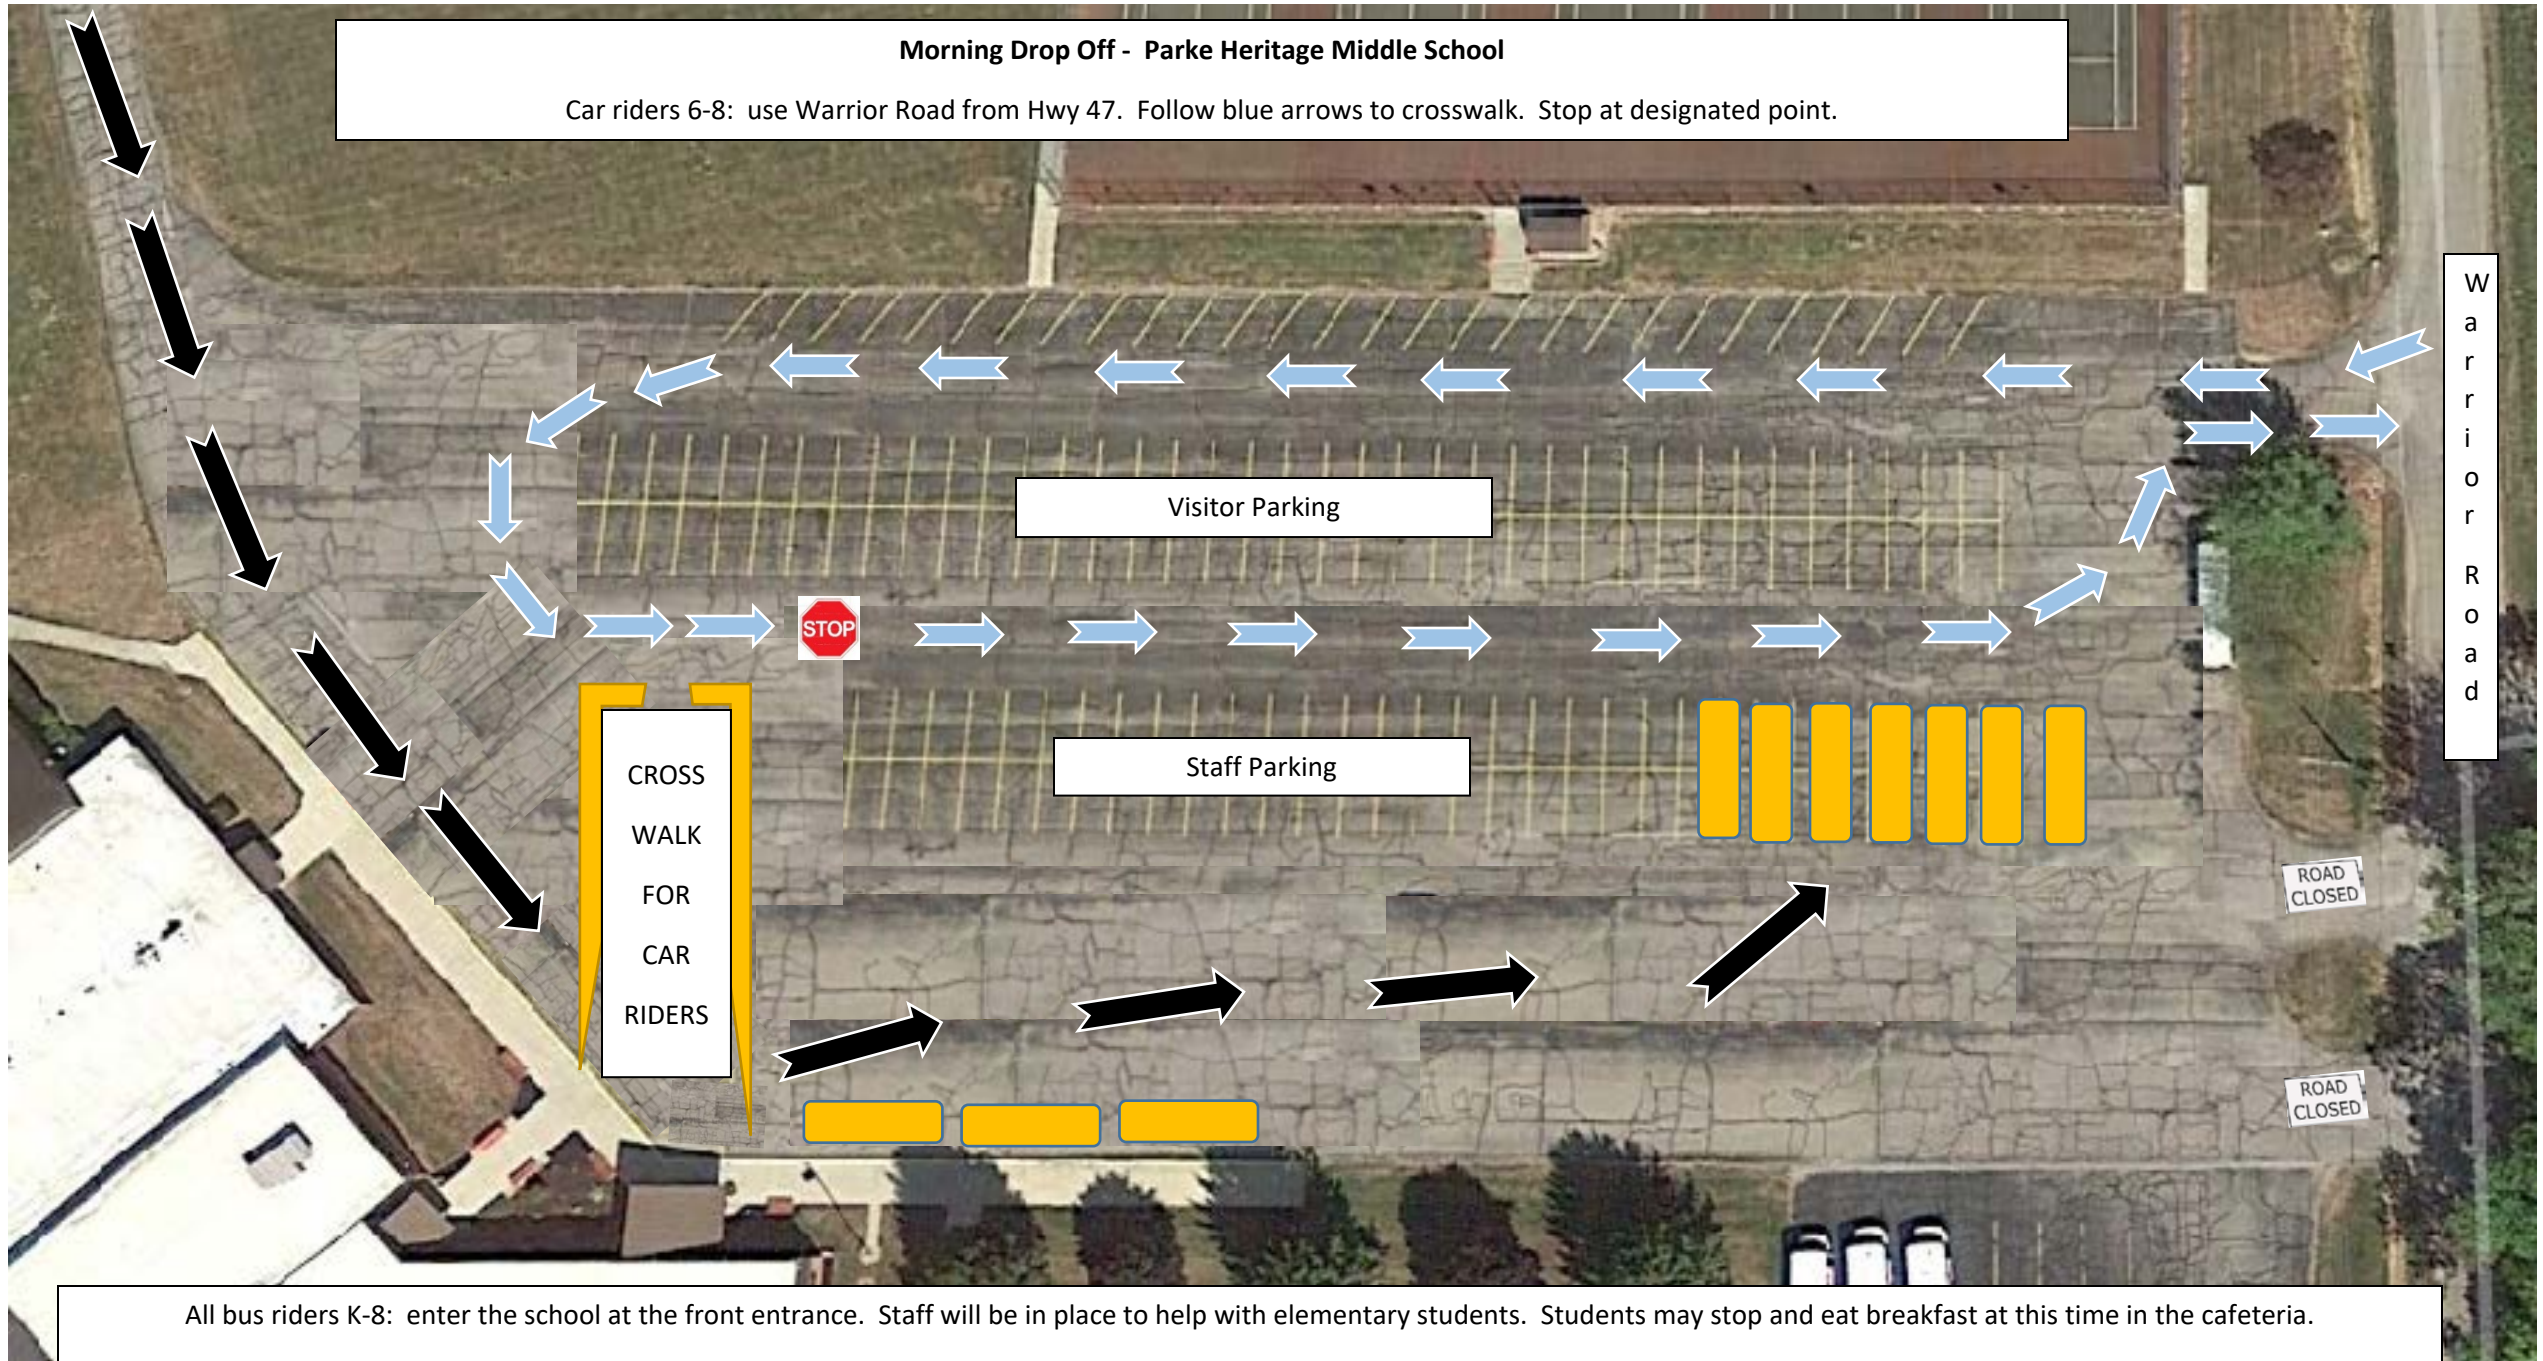

Morning Drop Off - Parke Heritage Middle School

Car riders 6-8: use Warrior Road from Hwy 47. Follow blue arrows to crosswalk. Stop at designated point.

All bus riders K-8: enter the school at the front entrance. Staff will be in place to help with elementary students. Students may stop and eat breakfast at this time in the cafeteria.

Car riders in grades 6-8: use Warrior Road from Hwy 47. Follow arrows and park in visitors section. Once buses have left the parking lot car riders will be dismissed. Do not park out or sit idling on Warrior Road please.

W
a
r
r
i
o
r
R
o
a
d

Visitor Parking

Staff Parking

CROSS
WALK
FOR
CAR
RIDERS

ROAD
CLOSED

ROAD
CLOSED